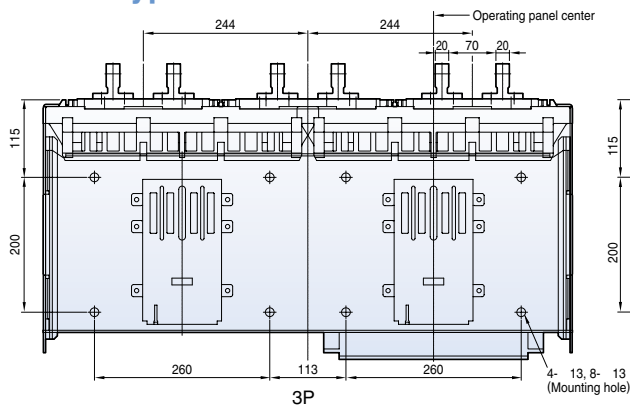

Vertical type