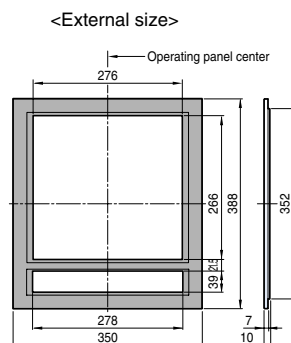

Dimensions

Susol

Fixed type 2000AF (630~1600A)

Front view

Vertical type

Door frame: DF

Horizontal type

Front connection type

Dimensions

Susol

Draw-out type 2000AF (630~1600A)

Front view

<Conductor>

Vertical type

Horizontal type

Front connection type

Horizontal type

Dimensions

Metasol

Draw-out type 5000AF (4000~5000A)

Front view

Vertical type

Horizontal type

Dimensions

Horizontal type

4000A~5000A

6300A

Dimensions

Susol

Draw-out type 6300AF (4000A~6300A)

Front view

4000A~5000A