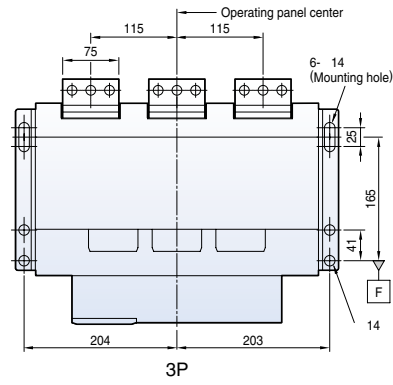

Vertical type

Dimensions

Susol

Fixed type 4000AF (630~3200A)

Front view

Vertical type

Horizontal type

Front connection type

Dimensions

Susol

Draw-out type 4000AF (630~3200A)

Front view

Vertical type

Horizontal type

Front connection type

Dimensions