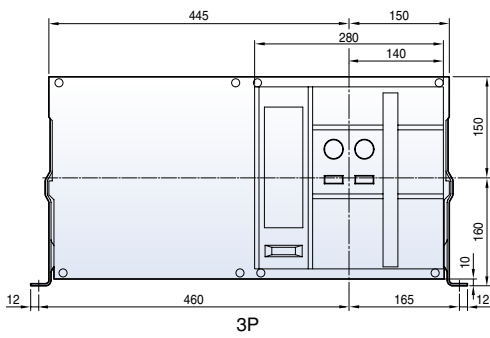

Dimensions

Susol

Draw-out type 4000AF (630~3200A)

Front view

Vertical type

Horizontal type

Front connection type

Dimensions

Susol

Fixed type 4000AF (4000A)

Front view

Vertical type

Horizontal type

Dimensions

Susol

Draw-out type 4000AF (4000A)

Front view

Vertical type

Horizontal type

Dimensions

Metasol

Fixed type 5000AF (4000~5000A)

Front view

Vertical type

Horizontal type

Dimensions

Metasol

Draw-out type 5000AF (4000~5000A)

Front view

Vertical type

Horizontal type

Dimensions