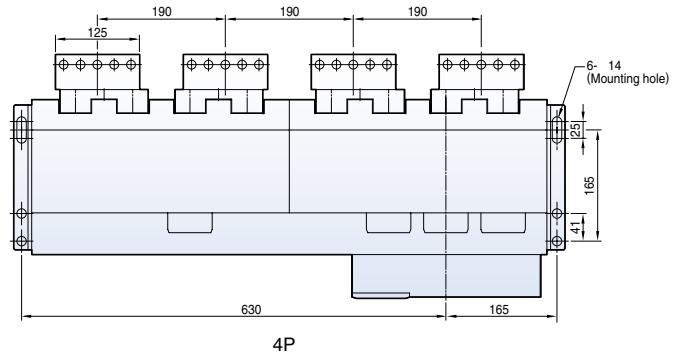

Susol

Fixed type 4000AF (4000A)

Front view

Vertical type

Horizontal type

Dimensions

Susol

Draw-out type 4000AF (4000A)

Front view

Vertical type

Horizontal type

Dimensions

Metasol

Fixed type 5000AF (4000~5000A)

Front view

Vertical type

Horizontal type

Dimensions

Metasol

Draw-out type 5000AF (4000~5000A)

Front view

Vertical type

Horizontal type

Dimensions

Horizontal type

4000A~5000A

6300A

Dimensions

Susol

Draw-out type 6300AF (4000A~6300A)

Front view

4000A~5000A