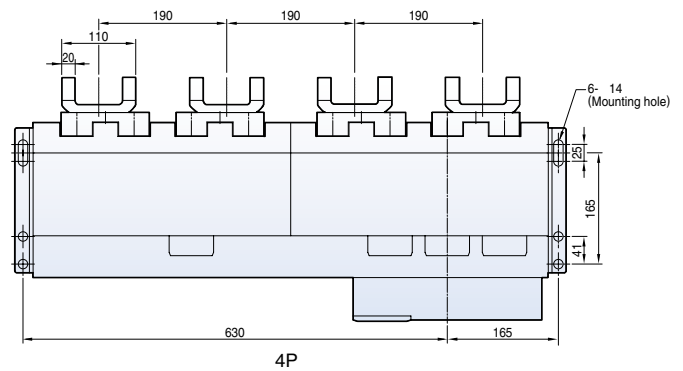

Front view

Vertical type

Horizontal type

Dimensions

Metasol

Fixed type 5000AF (4000~5000A)

Front view

Vertical type

Horizontal type

Dimensions

Metasol

Draw-out type 5000AF (4000~5000A)

Front view

Vertical type

Horizontal type

Dimensions

Horizontal type

4000A~5000A

6300A

Dimensions

Susol

Draw-out type 6300AF (4000A~6300A)

Front view

4000A~5000A