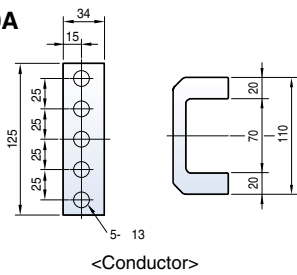

4000A~5000A