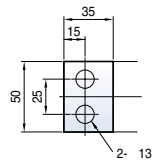

Dimensions

Susol

Fixed type 2000AF (630~1600A)

Front view

Vertical type

Door frame: DF

Horizontal type

Front connection type

Dimensions

Susol

Draw-out type 2000AF (630~1600A)

Front view

<Conductor>

Vertical type

Horizontal type

Front connection type

Dimensions

Susol

Draw-out type 4000AF (630~3200A)

Front view

Vertical type

Horizontal type

Front connection type

Dimensions

Horizontal type

4000A~5000A

6300A

Dimensions

Susol

Draw-out type 6300AF (4000A~6300A)

Front view

4000A~5000A