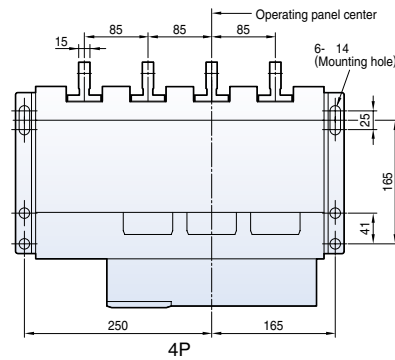

Dimensions

Susol

Fixed type 2000AF (630~1600A)

Front view

Vertical type

Door frame: DF

Horizontal type

Front connection type

Dimensions

Susol

Draw-out type 2000AF (630~1600A)

Front view

<Conductor>

Vertical type

Horizontal type

Front connection type

Dimensions

Susol

Fixed type 2000AF (2000A)

Front view

<Conductor>

Vertical type

Draw-out type 2000AF (2000A)

Front view

Dimensions

Susol

Draw-out type 4000AF (630~3200A)

Front view

Vertical type

Horizontal type

Front connection type

Dimensions