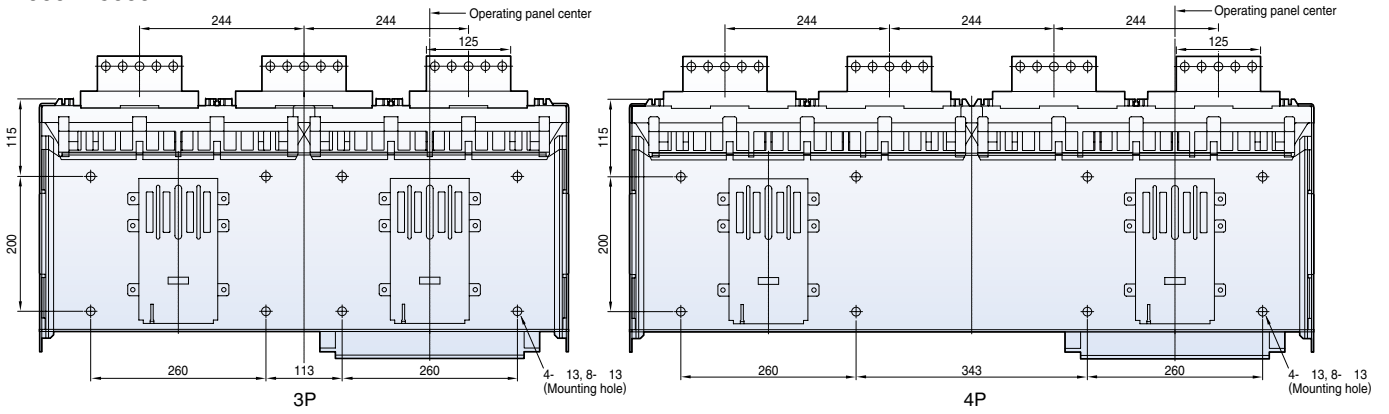

Horizontal type

4000A~5000A

6300A

Dimensions

Susol

Draw-out type 6300AF (4000A~6300A)

Front view

4000A~5000A

6300A

Vertical type

4000A~5000A

6300A

Horizontal type

4000A~5000A

6300A