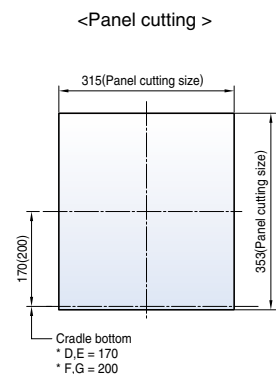

Dimensions

Susol

Fixed type 2000AF (630~1600A)

Front view

Vertical type

Door frame: DF

Horizontal type

Front connection type

Dimensions

Susol

Draw-out type 2000AF (630~1600A)

Front view

<Conductor>

Vertical type

Horizontal type

Front connection type

Dimensions

Susol

Draw-out type 4000AF (630~3200A)

Front view

Vertical type

Horizontal type

Front connection type

Dimensions

Horizontal type

Dimensions

Metasol

Draw-out type 5000AF (4000~5000A)

Front view

Vertical type

Horizontal type

Dimensions