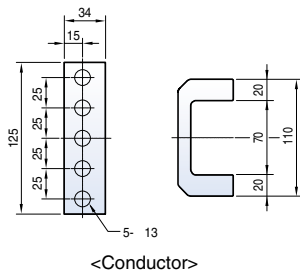

Front view

Vertical type

Horizontal type

Dimensions

Metasol

Fixed type 5000AF (4000~5000A)

Front view

Vertical type

Horizontal type

Dimensions

Metasol

Draw-out type 5000AF (4000~5000A)

Front view

Vertical type

Horizontal type

Dimensions

Horizontal type

4000A~5000A

6300A

Dimensions

Susol

Draw-out type 6300AF (4000A~6300A)

Front view

4000A~5000A