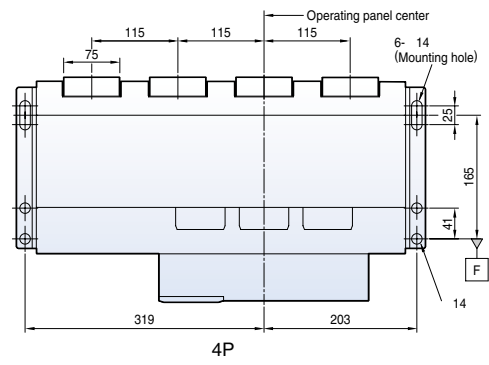

Vertical type

Dimensions

Susol

Fixed type 4000AF (630~3200A)

Front view

Vertical type

Horizontal type

Front connection type

Dimensions

Susol

Draw-out type 4000AF (630~3200A)

Front view

Vertical type

Horizontal type

Front connection type

Dimensions

Horizontal type

Dimensions

Metasol

Draw-out type 5000AF (4000~5000A)

Front view

Vertical type

Horizontal type

Dimensions