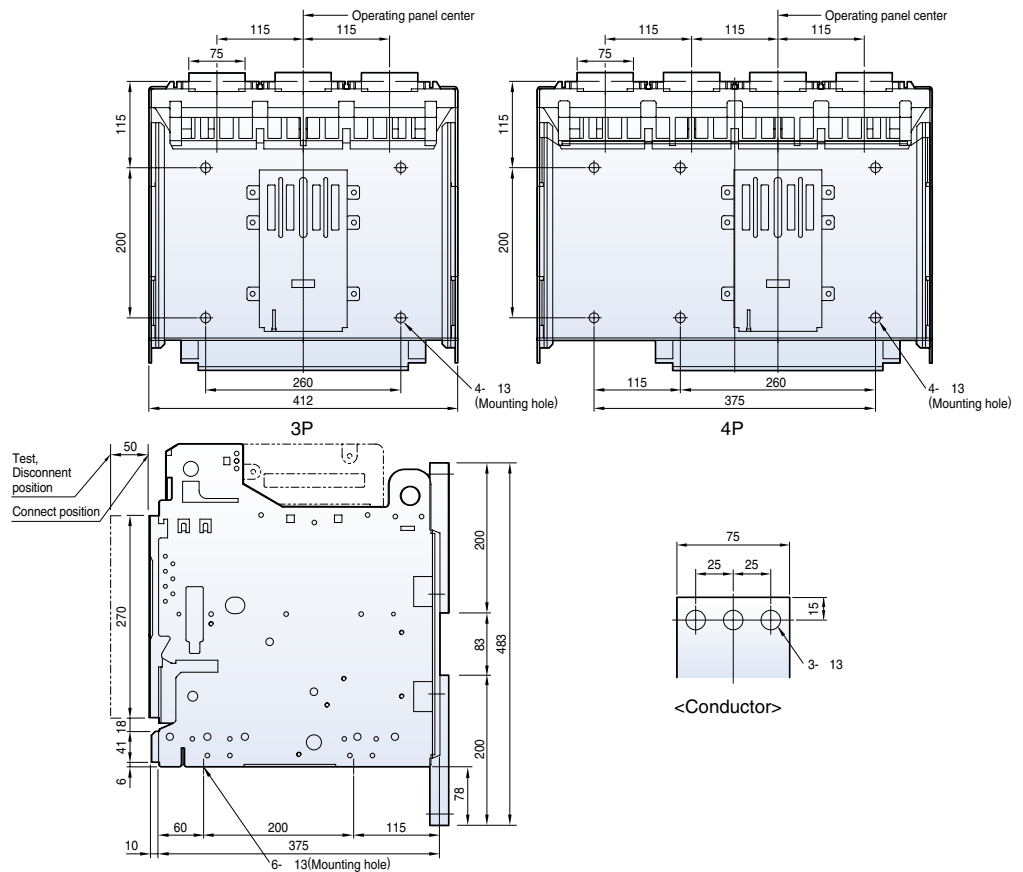

Dimensions

Susol

Draw-out type 4000AF (630~3200A)

Front view

Vertical type

Horizontal type

Front connection type

Dimensions

Susol

Fixed type 4000AF (4000A)

Front view

Vertical type

Horizontal type

Dimensions

Susol

Draw-out type 4000AF (4000A)

Horizontal type

Dimensions

Metasol

Draw-out type 5000AF (4000~5000A)

Front view

Vertical type

Horizontal type

Dimensions

Horizontal type

4000A~5000A

6300A

Dimensions

Susol

Draw-out type 6300AF (4000A~6300A)

Front view

4000A~5000A