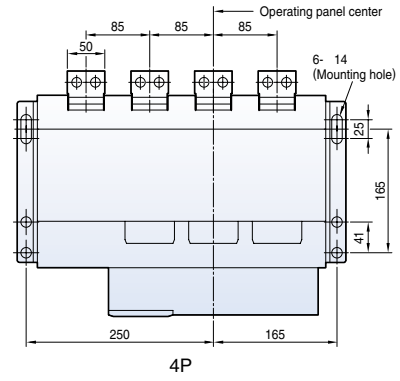

Dimensions

Susol

Fixed type 2000AF (630~1600A)

Front view

Vertical type

Door frame: DF

Horizontal type

Front connection type

Dimensions

Susol

Draw-out type 2000AF (630~1600A)

Front view

<Conductor>

Vertical type

Horizontal type

Front connection type

Dimensions

Susol

Fixed type 2000AF (2000A)

Front view

<Conductor>

Vertical type

Draw-out type 2000AF (2000A)

Front view

Dimensions

Susol

Draw-out type 4000AF (630~3200A)

Front view

Vertical type

Horizontal type

Front connection type

Dimensions