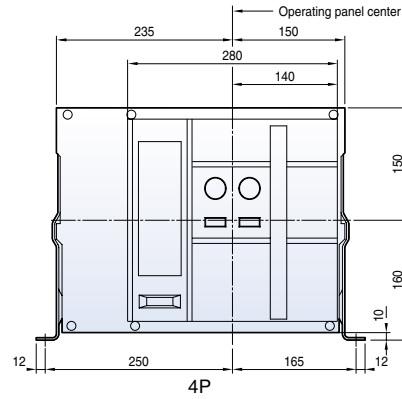

Dimensions

Susol

Fixed type 2000AF (630~1600A)

Front view

Vertical type

Door frame: DF

Horizontal type

Front connection type

Dimensions

Susol

Draw-out type 2000AF (630~1600A)

Front view

<Conductor>

Vertical type

Horizontal type

Front connection type

Dimensions

Susol

Fixed type 2000AF (2000A)

Front view

<Conductor>

Vertical type

Draw-out type 2000AF (2000A)

Front view

Dimensions

Susol

Draw-out type 4000AF (630~3200A)

Front view

Vertical type

Horizontal type

Front connection type

Dimensions