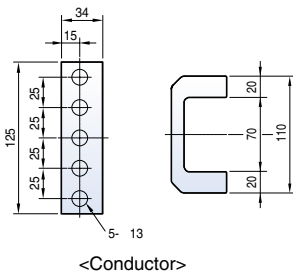

Horizontal type

Dimensions

Metasol

Draw-out type 5000AF (4000~5000A)

Front view

Vertical type

Horizontal type

Dimensions

Horizontal type

4000A~5000A

6300A

Dimensions

Susol

Draw-out type 6300AF (4000A~6300A)

Front view

4000A~5000A