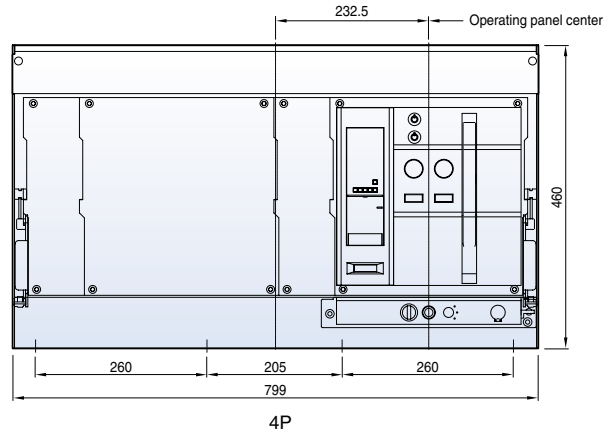

Horizontal type

Dimensions

Metasol

Draw-out type 5000AF (4000~5000A)

Front view

Vertical type

Horizontal type

Dimensions