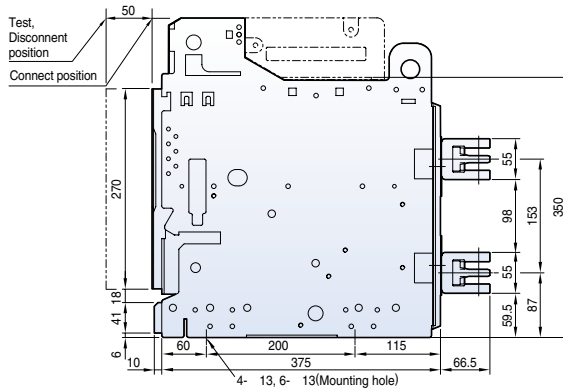

Dimensions

Susol

Draw-out type 4000AF (630~3200A)

Front view

Vertical type

Horizontal type

Front connection type

Dimensions

Susol

Fixed type 4000AF (4000A)

Front view

Vertical type

Horizontal type

Dimensions

Susol

Draw-out type 4000AF (4000A)

Front view

Vertical type

Horizontal type

Dimensions

Metasol

Fixed type 5000AF (4000~5000A)

Front view

Vertical type

Horizontal type

Dimensions

Metasol

Draw-out type 5000AF (4000~5000A)

Front view

Vertical type

Horizontal type

Dimensions