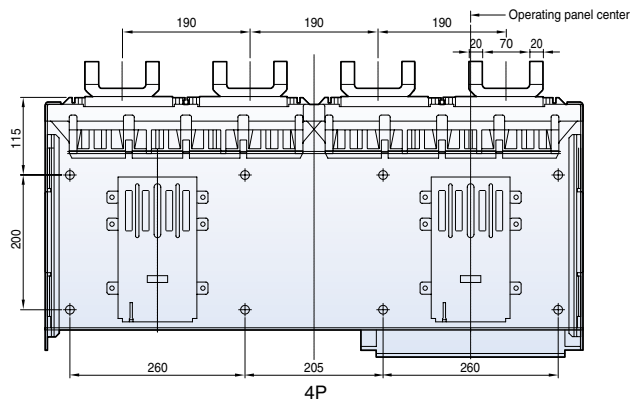

Horizontal type

Dimensions

Metasol

Draw-out type 5000AF (4000~5000A)

Front view

Vertical type

Horizontal type

Dimensions

Susol

Fixed type 6300AF (4000A~6300A)

Front view

4000A~5000A

6300A

Vertical type

4000A~5000A

6300A

Horizontal type

4000A~5000A

6300A

Dimensions

Susol

Draw-out type 6300AF (4000A~6300A)

Front view

4000A~5000A