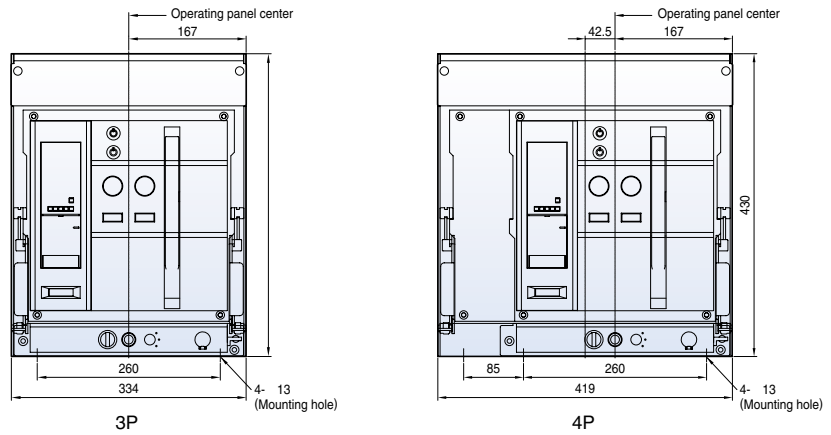

Dimensions

Susol

Fixed type 2000AF (630~1600A)

Front view

Vertical type

Door frame: DF

Horizontal type

Front connection type

Dimensions

Susol

Draw-out type 2000AF (630~1600A)

Front view

<Conductor>

Vertical type

Horizontal type

Front connection type

Dimensions

Susol

Fixed type 2000AF (2000A)

Front view

<Conductor>

Vertical type

Draw-out type 2000AF (2000A)

Front view

Dimensions

Susol

Draw-out type 4000AF (630~3200A)

Front view

Vertical type

Horizontal type

Front connection type

Dimensions