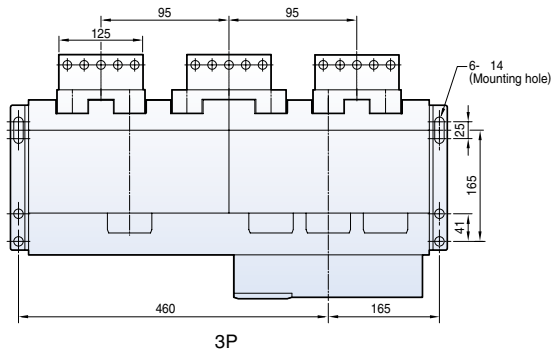

Susol

Fixed type 4000AF (4000A)

Front view

Vertical type

Horizontal type

Dimensions

Susol

Draw-out type 4000AF (4000A)

Front view

Vertical type

Horizontal type

Dimensions

Metasol

Fixed type 5000AF (4000~5000A)

Front view

Vertical type

Horizontal type

Dimensions

Metasol

Draw-out type 5000AF (4000~5000A)

Front view

Vertical type

Horizontal type

Dimensions

Horizontal type

4000A~5000A

6300A

Dimensions

Susol

Draw-out type 6300AF (4000A~6300A)

Front view

4000A~5000A