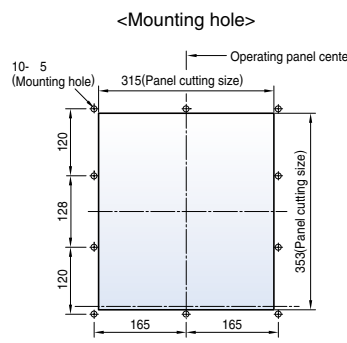

Dimensions

Susol

Fixed type 2000AF (630~1600A)

Front view

Vertical type

Door frame: DF

Horizontal type

Front connection type

Dimensions

Susol

Draw-out type 2000AF (630~1600A)

Front view

<Conductor>

Vertical type

Horizontal type

Front connection type

Dimensions

Susol

Draw-out type 4000AF (630~3200A)

Front view

Vertical type

Horizontal type

Front connection type

Dimensions

Horizontal type

Dimensions

Metasol

Draw-out type 5000AF (4000~5000A)

Front view

Vertical type

Horizontal type

Dimensions