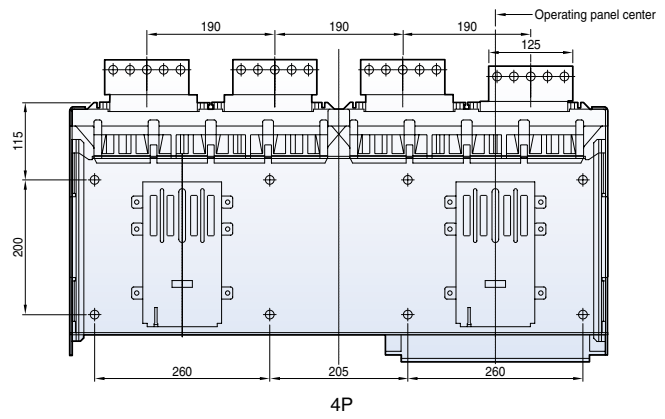

Horizontal type

Dimensions

Metasol

Draw-out type 5000AF (4000~5000A)

Front view

Vertical type

Horizontal type

Dimensions

Susol

Fixed type 6300AF (4000A~6300A)

Front view

4000A~5000A

6300A

Vertical type

4000A~5000A

6300A

Horizontal type

4000A~5000A

6300A

Dimensions

Susol

Draw-out type 6300AF (4000A~6300A)

Front view

4000A~5000A