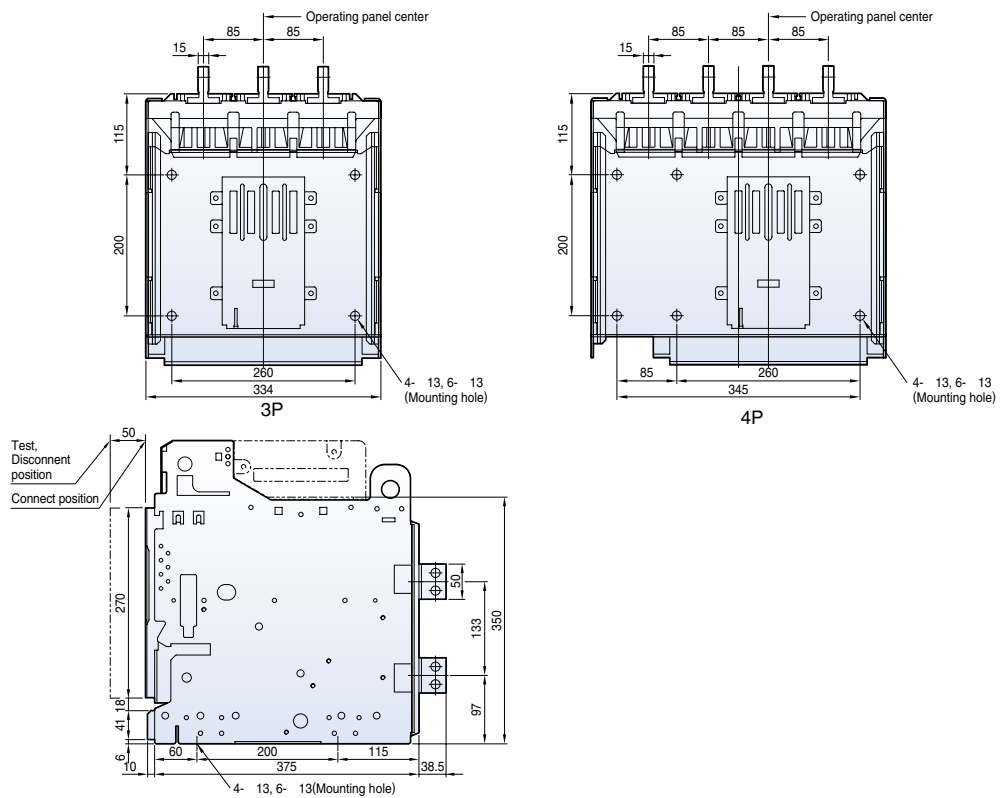

Dimensions

Susol

Fixed type 2000AF (630~1600A)

Front view

Vertical type

Door frame: DF

Horizontal type

Front connection type

Dimensions

Susol

Draw-out type 2000AF (630~1600A)

Front view

<Conductor>

Vertical type

Horizontal type

Front connection type

Dimensions

Susol

Fixed type 2000AF (2000A)

Front view

<Conductor>

Vertical type

Draw-out type 2000AF (2000A)

Front view

Vertical type

Dimensions

Susol

Fixed type 4000AF (630~3200A)

Front view

Vertical type

Horizontal type

Front connection type