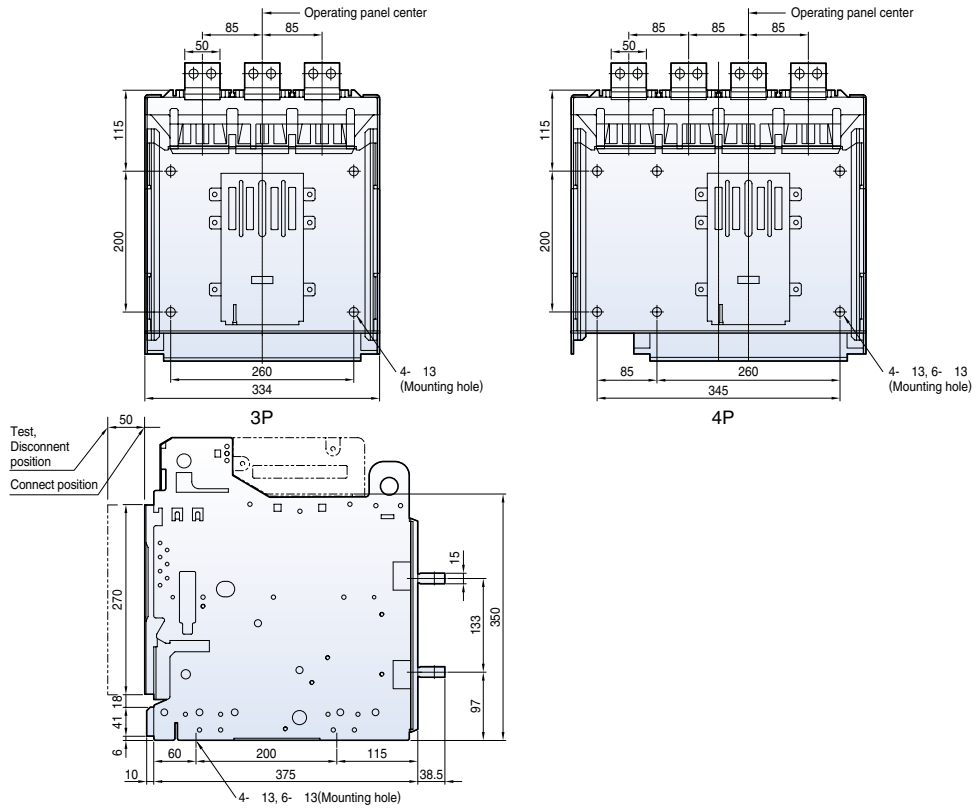

Dimensions

Susol

Fixed type 2000AF (630~1600A)

Front view

Vertical type

Door frame: DF

Horizontal type

Front connection type

Dimensions

Susol

Draw-out type 2000AF (630~1600A)

Front view

<Conductor>

Vertical type

Horizontal type

Front connection type

Dimensions

Susol

Fixed type 2000AF (2000A)

Front view

<Conductor>

Vertical type

Draw-out type 2000AF (2000A)

Front view

Vertical type

Dimensions

Susol

Fixed type 4000AF (630~3200A)

Front view

Vertical type

Horizontal type

Front connection type