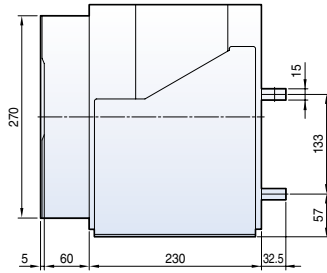

Dimensions

Susol

Fixed type 2000AF (630~1600A)

Front view

Vertical type

Door frame: DF

Horizontal type

Front connection type

Dimensions

Susol

Draw-out type 2000AF (630~1600A)

Front view

<Conductor>

Vertical type

Horizontal type

Front connection type

Dimensions

Susol

Fixed type 2000AF (2000A)

Front view

<Conductor>

Vertical type

Draw-out type 2000AF (2000A)

Front view

Dimensions

Susol

Draw-out type 4000AF (630~3200A)

Front view

Vertical type

Horizontal type

Front connection type

Dimensions