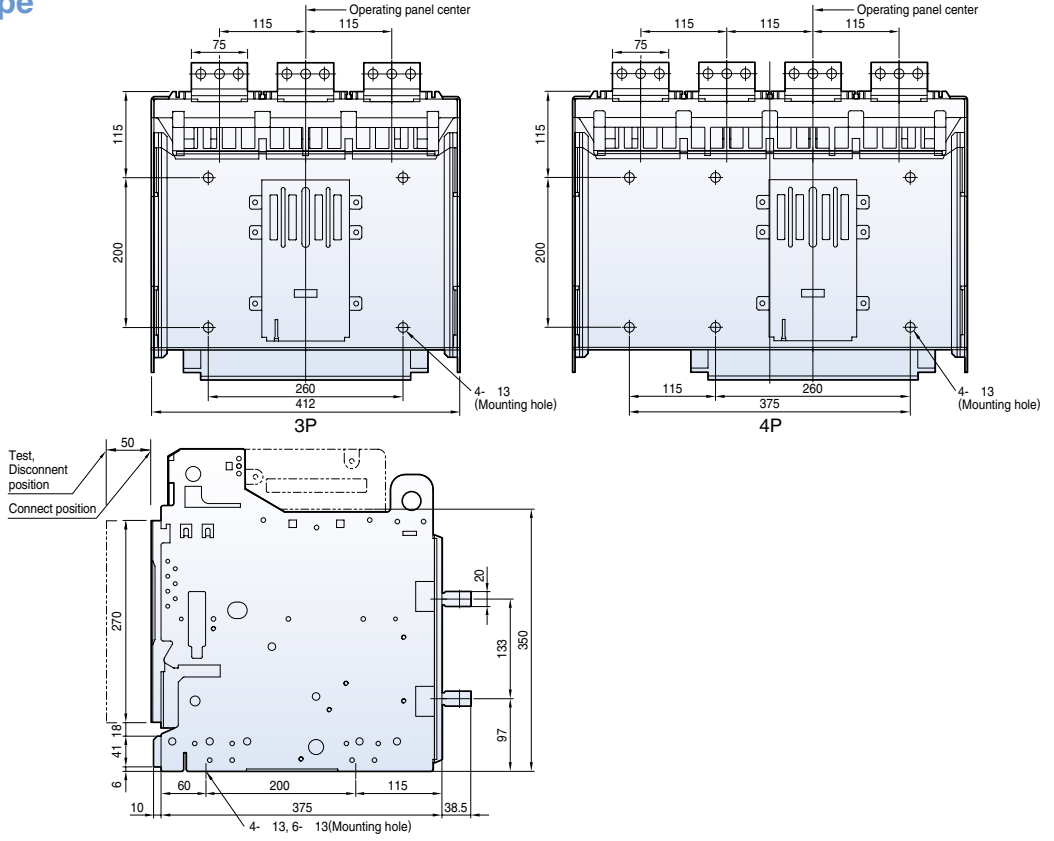

Dimensions

Susol

Draw-out type 4000AF (630~3200A)

Front view

Vertical type

Horizontal type

Front connection type

Dimensions

Susol

Fixed type 4000AF (4000A)

Front view

Vertical type

Horizontal type

Dimensions

Susol

Draw-out type 4000AF (4000A)

Horizontal type

Dimensions

Metasol

Draw-out type 5000AF (4000~5000A)

Front view

Vertical type

Horizontal type

Dimensions

Horizontal type

4000A~5000A

6300A

Dimensions

Susol

Draw-out type 6300AF (4000A~6300A)

Front view

4000A~5000A