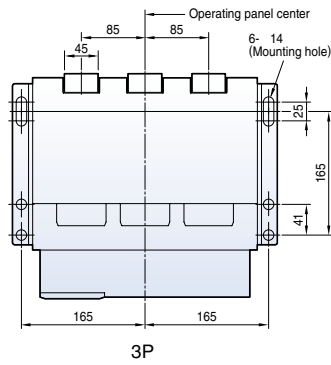

Dimensions

Susol

Fixed type 2000AF (630~1600A)

Front view

Vertical type

Door frame: DF

Horizontal type

Front connection type

Dimensions

Susol

Draw-out type 2000AF (630~1600A)

Front view

<Conductor>

Vertical type

Horizontal type

Front connection type

Dimensions

Susol

Draw-out type 4000AF (630~3200A)

Front view

Vertical type

Horizontal type

Front connection type

Dimensions

Horizontal type

4000A~5000A

6300A

Dimensions

Susol

Draw-out type 6300AF (4000A~6300A)

Front view

4000A~5000A