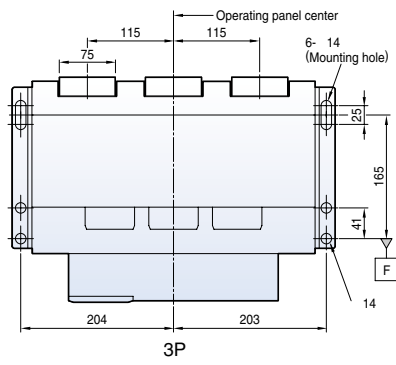

Vertical type

Dimensions

Susol

Fixed type 4000AF (630~3200A)

Front view

Vertical type

Horizontal type

Front connection type

Dimensions

Susol

Draw-out type 4000AF (630~3200A)

Front view

Vertical type

Horizontal type

Front connection type

Dimensions

Horizontal type

Dimensions

Metasol

Draw-out type 5000AF (4000~5000A)

Front view

Vertical type

Horizontal type

Dimensions

Horizontal type

4000A~5000A

6300A

Dimensions

Susol

Draw-out type 6300AF (4000A~6300A)

Front view

4000A~5000A