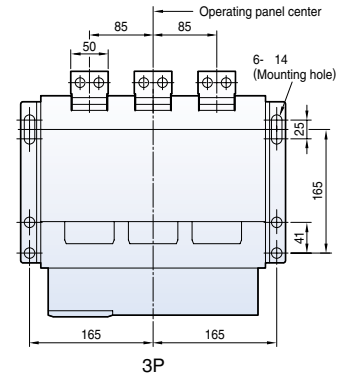

Dimensions

Susol

Fixed type 2000AF (630~1600A)

Front view

Vertical type

Door frame: DF

Horizontal type

Front connection type

Dimensions

Susol

Draw-out type 2000AF (630~1600A)

Front view

<Conductor>

Vertical type

Horizontal type

Front connection type

Dimensions

Susol

Fixed type 2000AF (2000A)

Front view

<Conductor>

Vertical type

Draw-out type 2000AF (2000A)

Front view

Dimensions

Susol

Draw-out type 4000AF (630~3200A)

Front view

Vertical type

Horizontal type

Front connection type

Dimensions