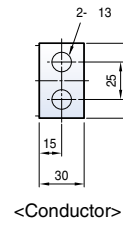

Dimensions

Susol

Fixed type 2000AF (630~1600A)

Front view

Vertical type

Door frame: DF

Horizontal type

Front connection type

Dimensions

Susol

Draw-out type 2000AF (630~1600A)

Front view

<Conductor>

Vertical type

Horizontal type

Front connection type

Dimensions

Susol

Fixed type 2000AF (2000A)

Front view

<Conductor>

Vertical type

Draw-out type 2000AF (2000A)

Front view

Dimensions

Susol

Draw-out type 4000AF (630~3200A)

Front view

Vertical type

Horizontal type

Front connection type

Dimensions