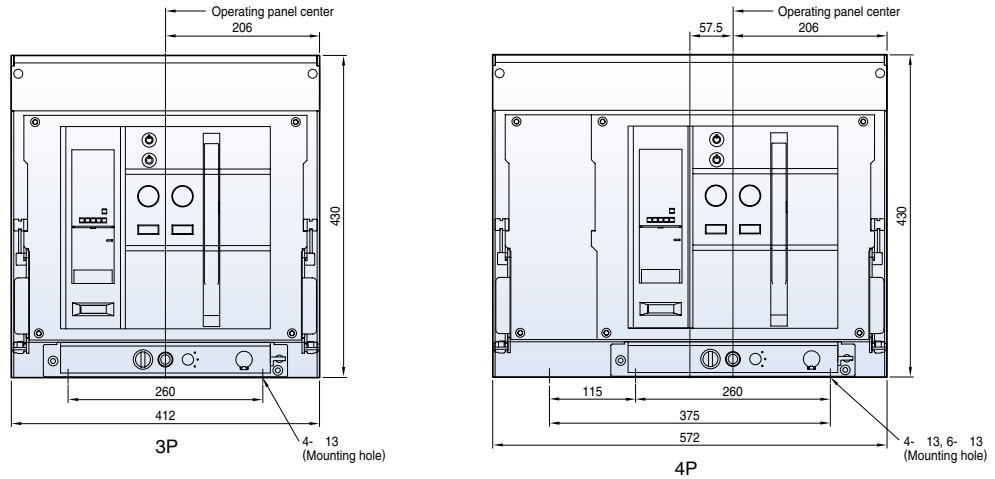

Dimensions

Susol

Draw-out type 4000AF (4000A)

Front view