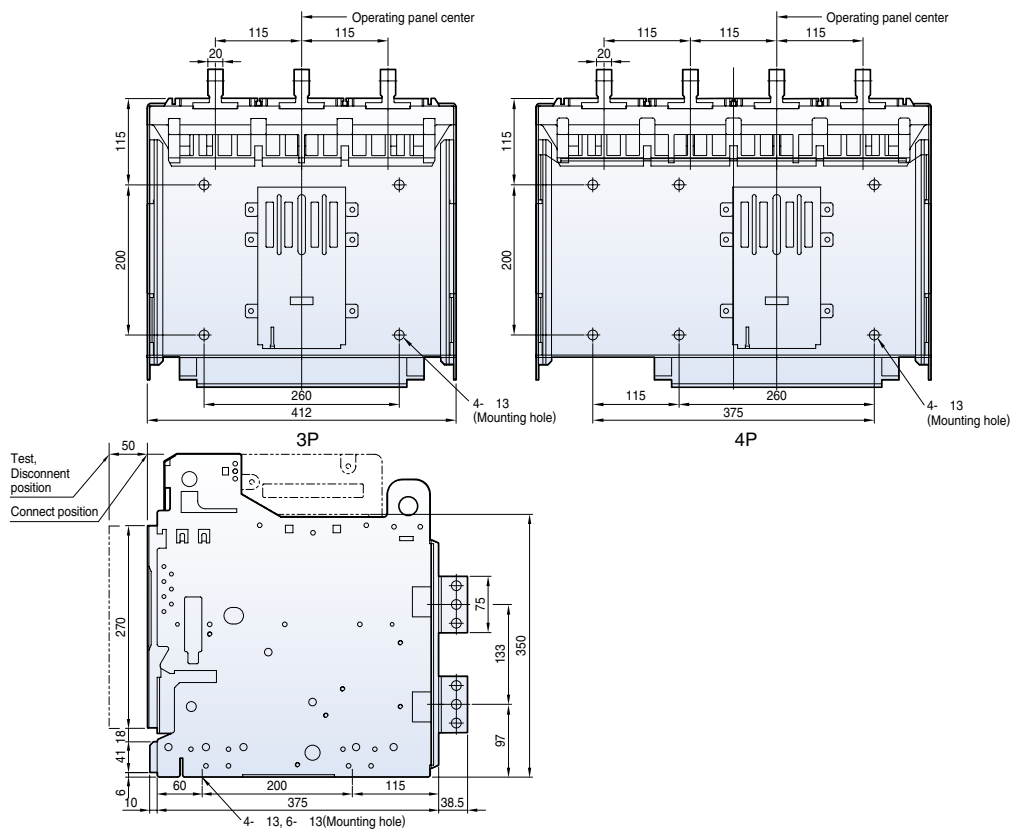

Dimensions

Susol

Draw-out type 4000AF (630~3200A)

Front view

Vertical type

Horizontal type

Front connection type

Dimensions

Susol

Fixed type 4000AF (4000A)

Front view

Vertical type

Horizontal type

Dimensions

Susol

Draw-out type 4000AF (4000A)

Horizontal type

Dimensions

Metasol

Draw-out type 5000AF (4000~5000A)

Front view

Vertical type

Horizontal type

Dimensions

Horizontal type

4000A~5000A

6300A

Dimensions

Susol

Draw-out type 6300AF (4000A~6300A)

Front view

4000A~5000A