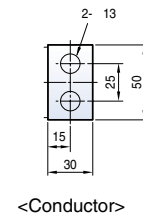

Dimensions

Susol

Fixed type 2000AF (630~1600A)

Front view

Vertical type

Door frame: DF

Horizontal type

Front connection type

Dimensions

Susol

Draw-out type 2000AF (630~1600A)

Front view

<Conductor>

Vertical type

Horizontal type

Front connection type

Dimensions

Susol

Draw-out type 4000AF (630~3200A)

Front view

Vertical type

Horizontal type

Front connection type

Dimensions