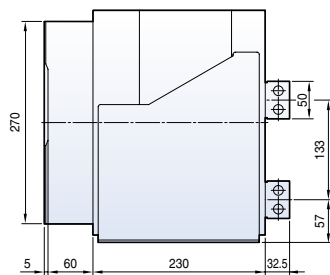

Dimensions

Susol

Fixed type 2000AF (630~1600A)

Front view

Vertical type

Door frame: DF

Horizontal type

Front connection type

Dimensions

Susol

Draw-out type 2000AF (630~1600A)

Front view

<Conductor>

Vertical type

Horizontal type

Front connection type

Dimensions

Susol

Fixed type 2000AF (2000A)

Front view

<Conductor>

Vertical type

Draw-out type 2000AF (2000A)

Front view

Dimensions

Susol

Draw-out type 4000AF (630~3200A)

Front view

Vertical type

Horizontal type

Front connection type

Dimensions