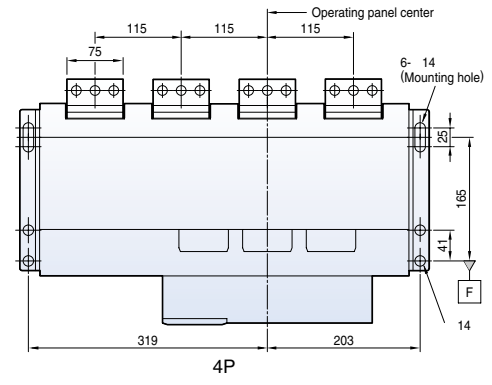

Vertical type

Dimensions

Susol

Fixed type 4000AF (630~3200A)

Front view

Vertical type

Horizontal type

Front connection type

Dimensions

Susol

Draw-out type 4000AF (630~3200A)

Front view

Vertical type

Horizontal type

Front connection type

Dimensions

Horizontal type

Dimensions

Metasol

Draw-out type 5000AF (4000~5000A)

Front view

Vertical type

Horizontal type

Dimensions