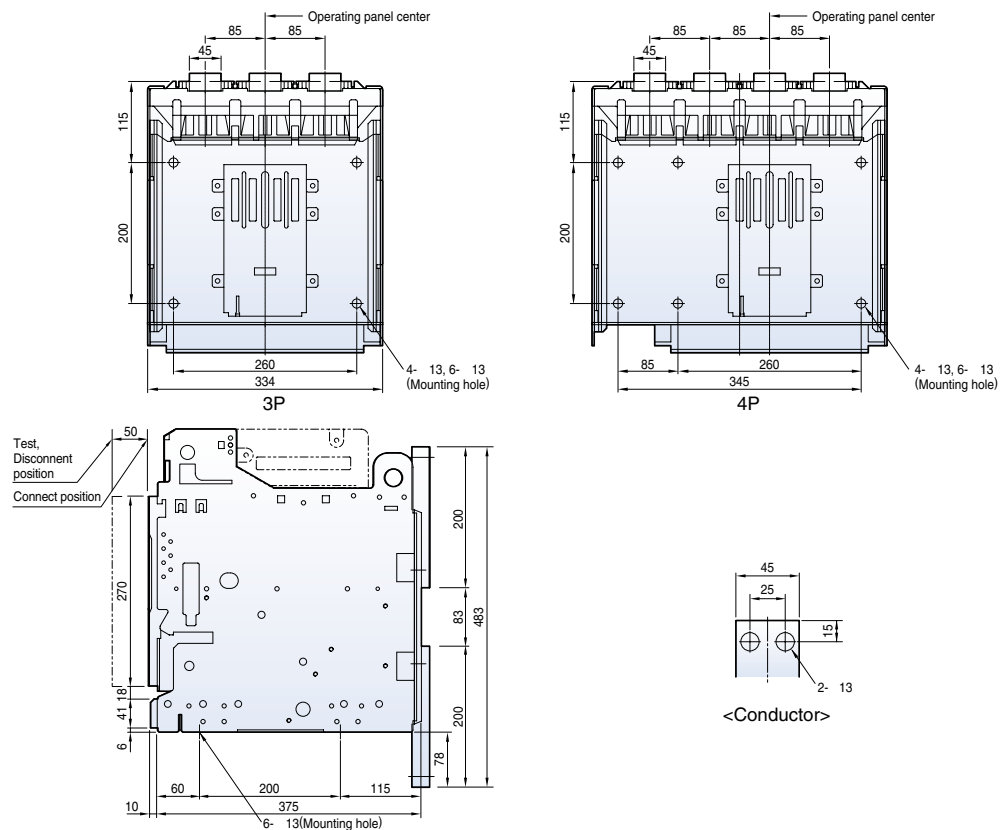

Dimensions

Susol

Fixed type 2000AF (630~1600A)

Front view

Vertical type

Door frame: DF

Horizontal type

Front connection type

Dimensions

Susol

Draw-out type 2000AF (630~1600A)

Front view

<Conductor>

Vertical type

Horizontal type

Front connection type

Dimensions

Susol

Fixed type 2000AF (2000A)

Front view

<Conductor>

Vertical type

Draw-out type 2000AF (2000A)

Front view

Vertical type

Dimensions

Susol

Fixed type 4000AF (630~3200A)

Front view

Vertical type

Horizontal type

Front connection type