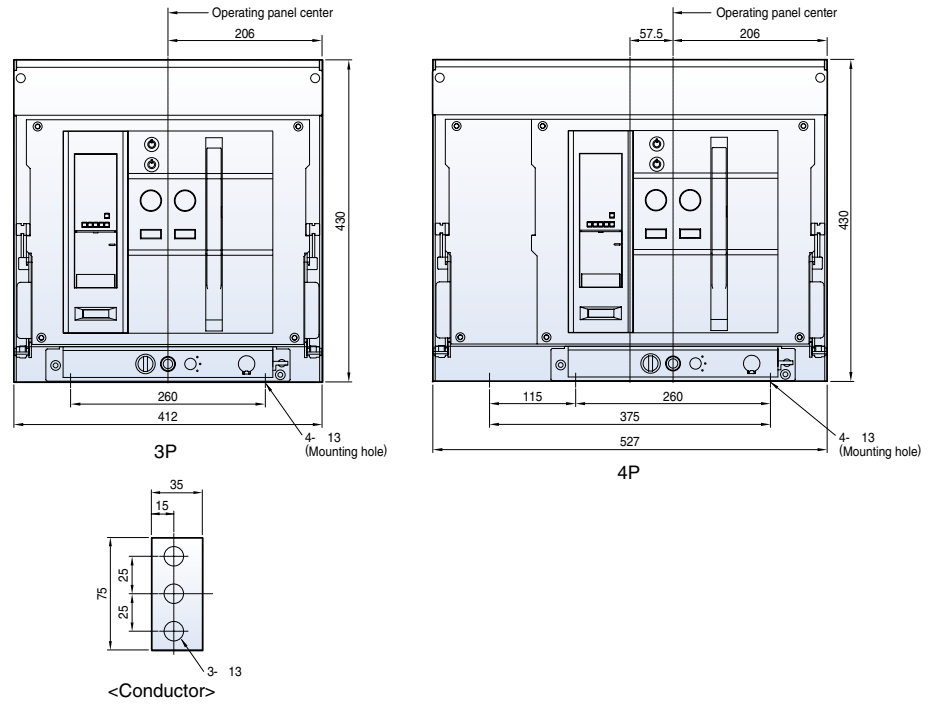

Vertical type

Dimensions

Susol

Fixed type 4000AF (630~3200A)

Front view

Vertical type

Horizontal type

Front connection type

Dimensions

Susol

Draw-out type 4000AF (630~3200A)

Front view

Vertical type

Horizontal type

Front connection type

Dimensions