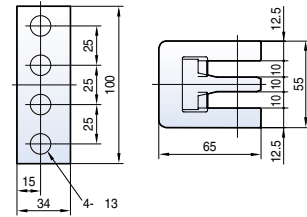

Dimensions

Susol

Draw-out type 4000AF (630~3200A)

Front view

Vertical type

Horizontal type

Front connection type

Dimensions

Susol

Fixed type 4000AF (4000A)

Front view

Vertical type

Horizontal type

Dimensions

Susol

Draw-out type 4000AF (4000A)

Front view

Vertical type

Horizontal type

Dimensions

Metasol

Fixed type 5000AF (4000~5000A)

Front view

Vertical type

Horizontal type

Dimensions

Metasol

Draw-out type 5000AF (4000~5000A)

Front view

Vertical type

Horizontal type

Dimensions