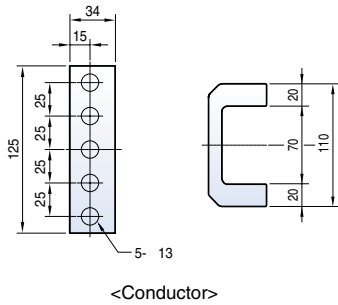

Horizontal type

Dimensions

Metasol

Draw-out type 5000AF (4000~5000A)

Front view

Vertical type

Horizontal type

Dimensions

Horizontal type

4000A~5000A

6300A

Dimensions

Susol

Draw-out type 6300AF (4000A~6300A)

Front view

4000A~5000A