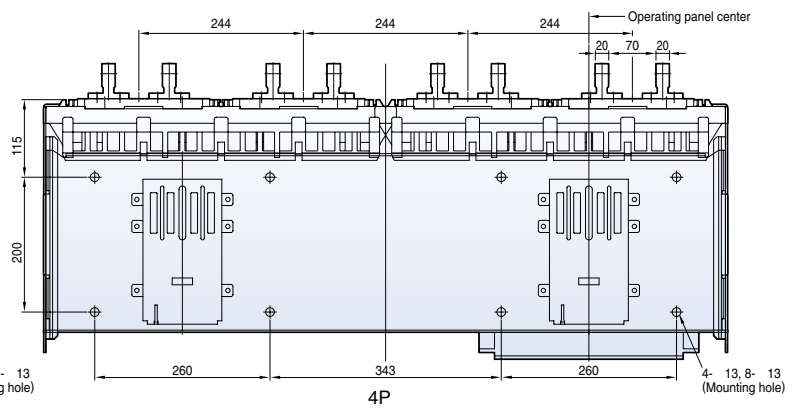

4000A~5000A