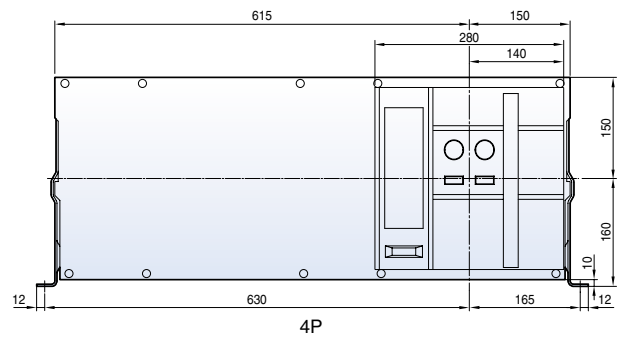

Dimensions

Susol

Draw-out type 4000AF (630~3200A)

Front view

Vertical type

Horizontal type

Front connection type

Dimensions

Front view

Vertical type

Horizontal type

Dimensions

Metasol

Fixed type 5000AF (4000~5000A)

Front view

Vertical type

Horizontal type

Dimensions

Metasol

Draw-out type 5000AF (4000~5000A)

Front view

Vertical type

Horizontal type

Dimensions

Horizontal type

4000A~5000A

6300A

Dimensions

Susol

Draw-out type 6300AF (4000A~6300A)

Front view

4000A~5000A