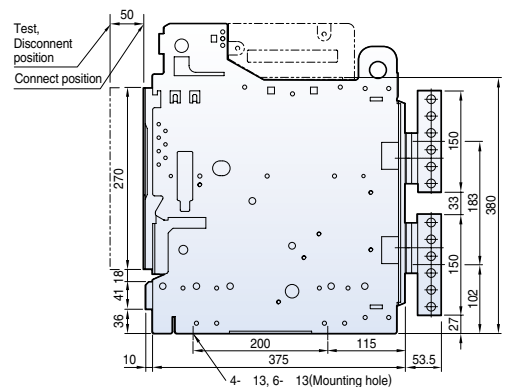

Horizontal type

Dimensions

Metasol

Draw-out type 5000AF (4000~5000A)

Front view

Vertical type

Horizontal type

Dimensions

Horizontal type

4000A~5000A

6300A

Dimensions

Susol

Draw-out type 6300AF (4000A~6300A)

Front view

4000A~5000A

6300A

Vertical type

4000A~5000A

6300A

Horizontal type

4000A~5000A

6300A