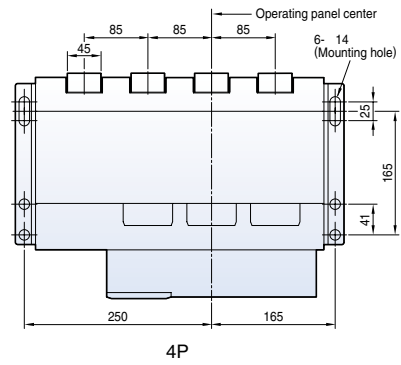

Dimensions

Susol

Fixed type 2000AF (630~1600A)

Front view

Vertical type

Door frame: DF

Horizontal type

Front connection type

Dimensions

Susol

Draw-out type 2000AF (630~1600A)

Front view

<Conductor>

Vertical type

Horizontal type

Front connection type

Dimensions

Susol

Fixed type 2000AF (2000A)

Front view

<Conductor>

Vertical type

Draw-out type 2000AF (2000A)

Front view

Dimensions

Susol

Draw-out type 4000AF (630~3200A)

Front view

Vertical type

Horizontal type

Front connection type

Dimensions