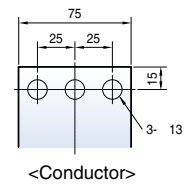

Vertical type

Dimensions

Susol

Fixed type 4000AF (630~3200A)

Front view

Vertical type

Horizontal type

Front connection type

Dimensions

Susol

Draw-out type 4000AF (630~3200A)

Front view

Vertical type

Horizontal type

Front connection type

Dimensions