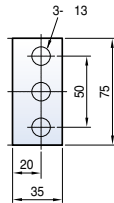

Dimensions

Susol

Fixed type 2000AF (630~1600A)

Front view

Vertical type

Door frame: DF

Horizontal type

Front connection type

Dimensions

Susol

Draw-out type 2000AF (630~1600A)

Front view

<Conductor>

Vertical type

Horizontal type

Front connection type

Dimensions

Susol

Fixed type 2000AF (2000A)

Front view

<Conductor>

Vertical type

Draw-out type 2000AF (2000A)

Front view

Dimensions

Susol

Draw-out type 4000AF (630~3200A)

Front view

Vertical type

Horizontal type

Front connection type

Dimensions