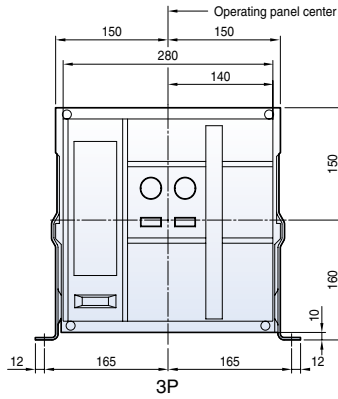

Dimensions

Susol

Fixed type 2000AF (630~1600A)

Front view

Vertical type

Door frame: DF

Horizontal type

Front connection type

Dimensions

Susol

Draw-out type 2000AF (630~1600A)

Front view

<Conductor>

Vertical type

Horizontal type

Front connection type

Dimensions

Susol

Fixed type 2000AF (2000A)

Front view

<Conductor>

Vertical type

Draw-out type 2000AF (2000A)

Front view

Dimensions

Susol

Draw-out type 4000AF (630~3200A)

Front view

Vertical type

Horizontal type

Front connection type

Dimensions