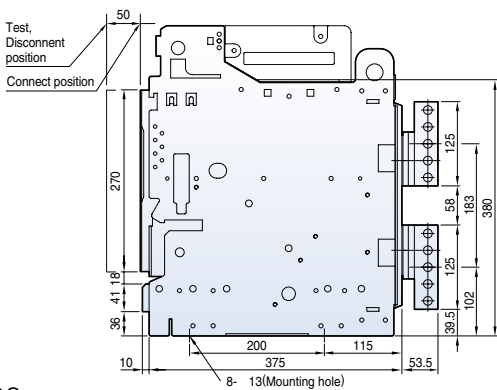

Front view

Vertical type

Horizontal type

Dimensions

Metasol

Fixed type 5000AF (4000~5000A)

Front view

Vertical type

Horizontal type

Dimensions

Metasol

Draw-out type 5000AF (4000~5000A)

Front view

Vertical type

Horizontal type

Dimensions

Susol

Fixed type 6300AF (4000A~6300A)

Front view

4000A~5000A

6300A

Vertical type

4000A~5000A

6300A

Horizontal type

4000A~5000A

6300A

Dimensions

Susol

Draw-out type 6300AF (4000A~6300A)

Front view

4000A~5000A