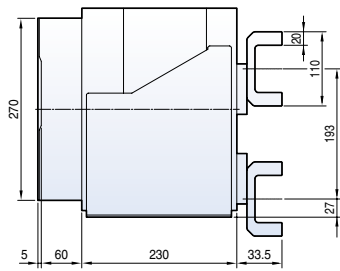

Dimensions

Susol

Draw-out type 4000AF (630~3200A)

Front view

Vertical type

Horizontal type

Front connection type

Dimensions

Susol

Fixed type 4000AF (4000A)

Front view

Vertical type

Horizontal type

Dimensions

Susol

Draw-out type 4000AF (4000A)

Front view

Vertical type

Horizontal type

Dimensions

Metasol

Fixed type 5000AF (4000~5000A)

Front view

Vertical type

Horizontal type

Dimensions

Metasol

Draw-out type 5000AF (4000~5000A)

Front view

Vertical type

Horizontal type

Dimensions