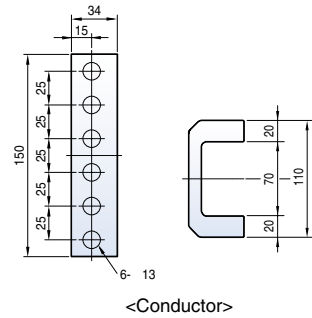

Horizontal type

Dimensions

Metasol

Draw-out type 5000AF (4000~5000A)

Front view

Vertical type

Horizontal type

Dimensions

Susol

Fixed type 6300AF (4000A~6300A)

Front view

4000A~5000A

6300A

Vertical type

4000A~5000A

6300A

Horizontal type

4000A~5000A

6300A

Dimensions

Susol

Draw-out type 6300AF (4000A~6300A)

Front view

4000A~5000A