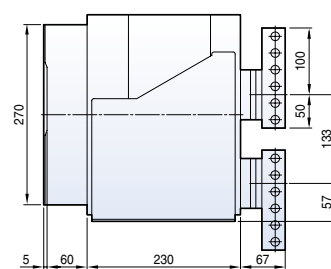

Horizontal type

Dimensions

Metasol

Draw-out type 5000AF (4000~5000A)

Front view

Vertical type

Horizontal type

Dimensions

Susol

Fixed type 6300AF (4000A~6300A)

Front view

4000A~5000A

6300A

Vertical type

4000A~5000A

6300A

Horizontal type

4000A~5000A

6300A

Dimensions

Susol

Draw-out type 6300AF (4000A~6300A)

Front view

4000A~5000A