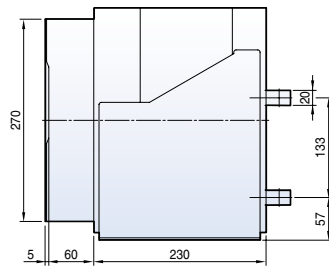

Vertical type

Dimensions

Susol

Fixed type 4000AF (630~3200A)

Front view

Vertical type

Horizontal type

Front connection type

Dimensions

Susol

Draw-out type 4000AF (630~3200A)

Front view

Vertical type

Horizontal type

Front connection type

Dimensions

Horizontal type

Dimensions

Metasol

Draw-out type 5000AF (4000~5000A)

Front view

Vertical type

Horizontal type

Dimensions