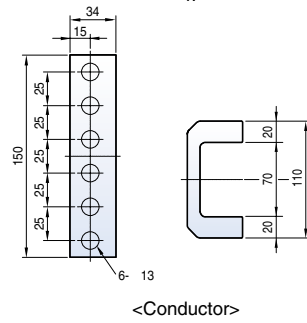

Dimensions

Susol

Draw-out type 6300AF (4000A~6300A)

Front view

4000A~5000A

6300A

Vertical type

4000A~5000A

6300A