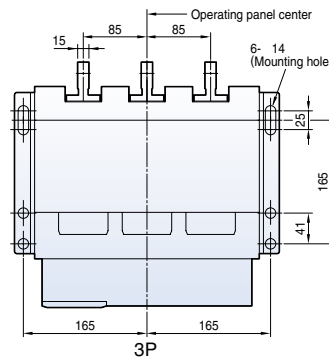

Dimensions

Susol

Fixed type 2000AF (630~1600A)

Front view

Vertical type

Door frame: DF

Horizontal type

Front connection type

Dimensions

Susol

Draw-out type 2000AF (630~1600A)

Front view

<Conductor>

Vertical type

Horizontal type

Front connection type

Dimensions

Susol

Fixed type 2000AF (2000A)

Front view

<Conductor>

Vertical type

Draw-out type 2000AF (2000A)

Front view

Dimensions

Susol

Draw-out type 4000AF (630~3200A)

Front view

Vertical type

Horizontal type

Front connection type

Dimensions